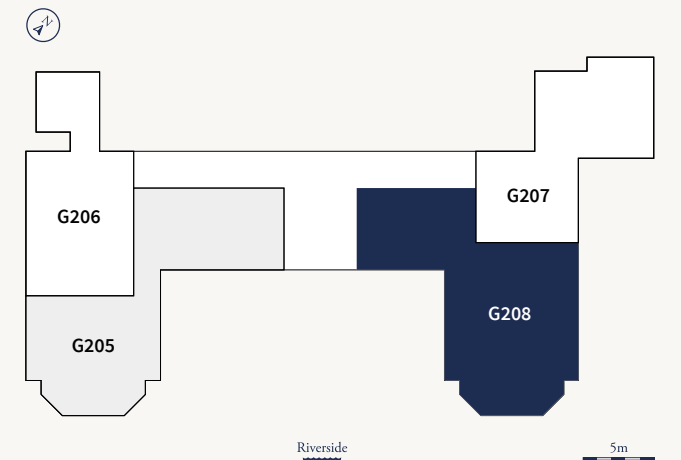

  
ROYAL HASLAR

Goodrich House  
Apartment G208

Bedrooms	2
Bathrooms	2
Level	First floor
Size	89 sq m

Private Residential Apartments  
Eckersley White +023 9251 1515