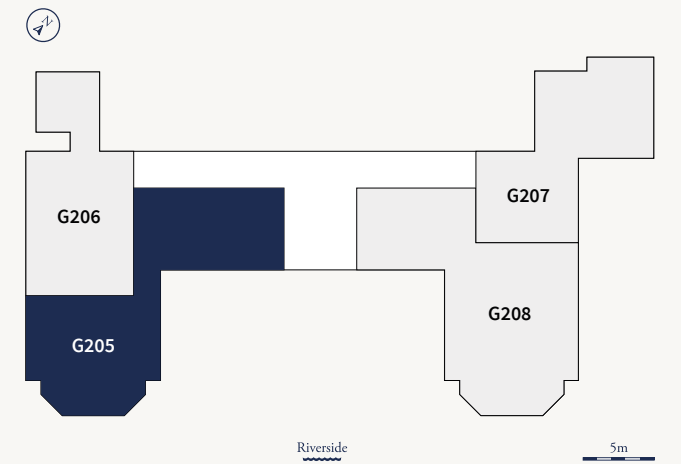

ROYAL HASLAR

Goodrich House Apartment G205

Bedrooms	2
Bathrooms	2
Level	First floor
Size	58 sq m

Private Residential Apartments
Eckersley White +023 9251 1515