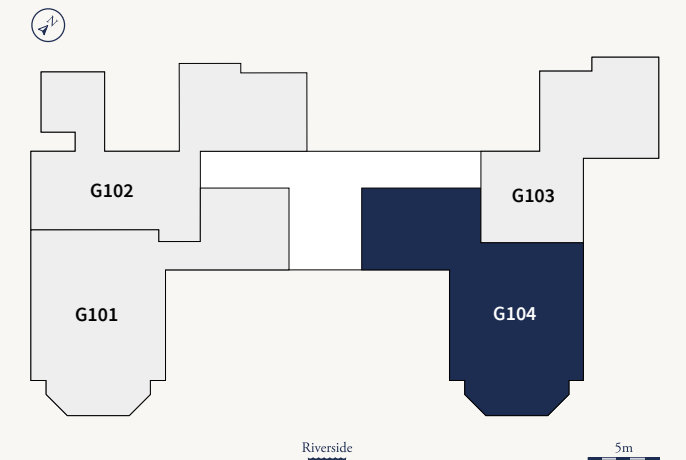

ROYAL HASLAR

Goodrich House

Apartment G104

| | |
|-----------|--------------|
| Bedrooms | 2 |
| Bathrooms | 2 |
| Level | Ground floor |
| Size | 89 sq m |

Private Residential Apartments
Eckersley White +023 9251 1515