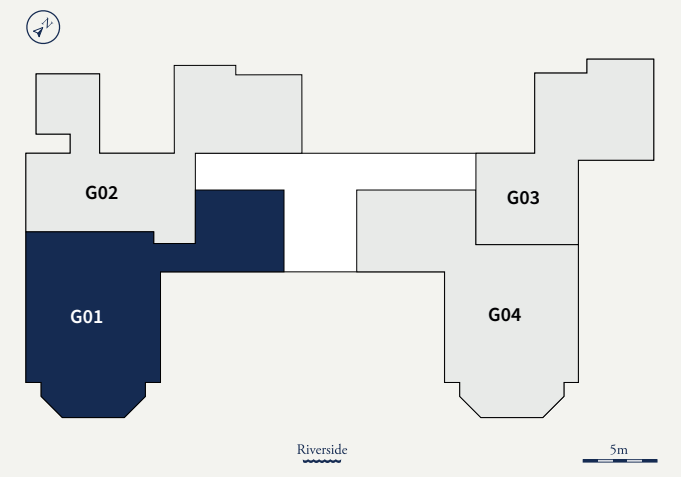

ROYAL HASLAR

Goodrich House Apartment G01

Bedrooms	2
Bathrooms	2
Level	Ground floor
Size	104 sq m

Private Residential Apartments
Eckersley White +023 9251 1515