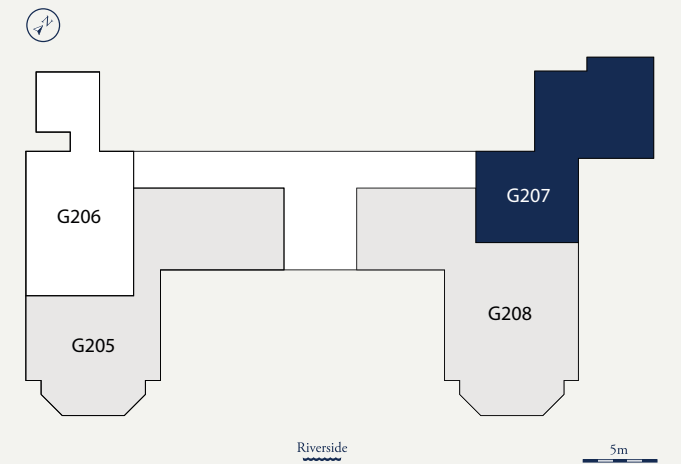

ROYAL HASLAR

Goodrich House

Apartment G07

Bedrooms	1
Bathrooms	1
Level	First floor
Size	60 sq m

Private Residential Apartments
Eckersley White +023 9251 1515