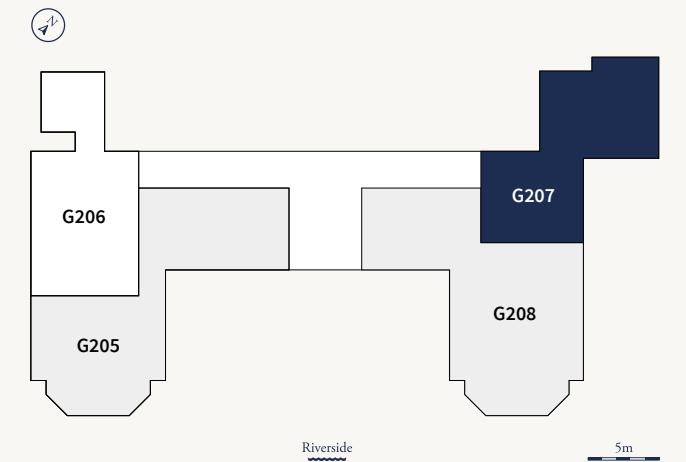

ROYAL HASLAR

Goodrich House

Apartment G207

Bedrooms	1
Bathrooms	1
Level	First floor
Size	60 sq m

Private Residential Apartments
Eckersley White +023 9251 1515