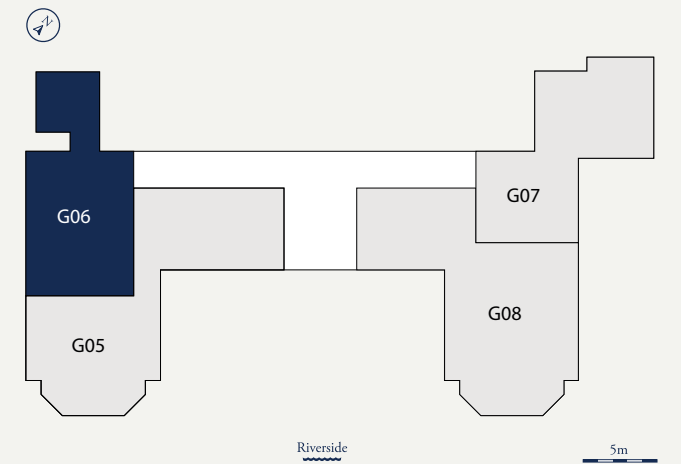

ROYAL HASLAR

Goodrich House Apartment G06

Bedrooms	1
Bathrooms	1
Level	First floor
Size	58 sq m

Private Residential Apartments
Eckersley White +023 9251 1515