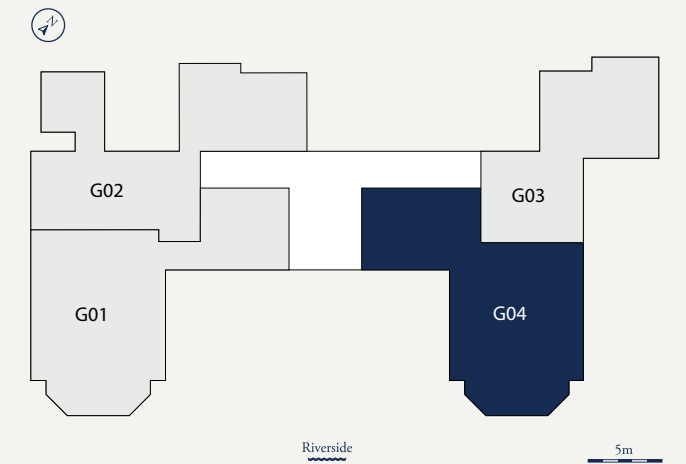

## Goodrich House

### Apartment G04

Bedrooms	2
Bathrooms	2
Level	Ground floor
Size	86 sq m

Private Residential Apartments  
Eckersley White +023 9251 1515