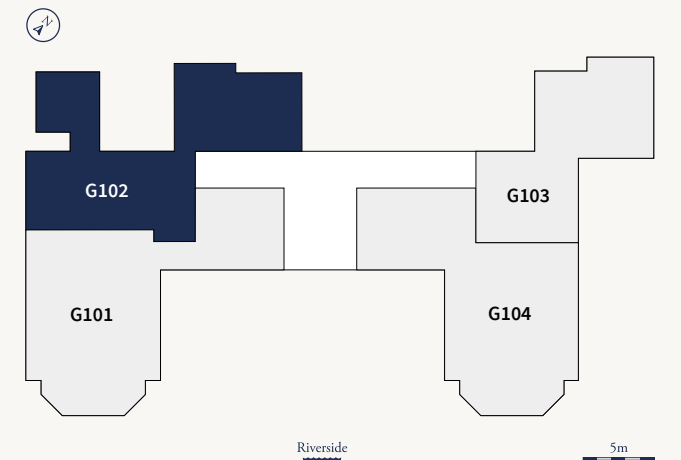

ROYAL HASLAR

Goodrich House

Apartment G102

Bedrooms	2
Bathrooms	2
Level	Ground floor
Size	78 sq m

Private Residential Apartments
Eckersley White +023 9251 1515