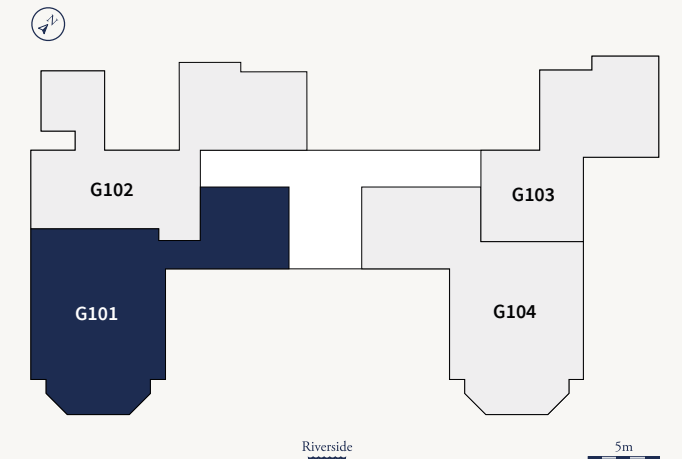

ROYAL HASLAR

Goodrich House

Apartment G101

Bedrooms	2
Bathrooms	3
Level	Ground floor
Size	104 sq m

Private Residential Apartments
Eckersley White +023 9251 1515